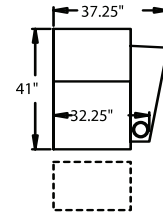

**5300** - Straight Arm LF, WAW®, TM®, Rec  
**5301** - Straight Arm LF, WAW®, PR®, Rec  
**H. 42" W. 32.5" SD. 23.5" OD. 41"**

**5400** - Armless, WAW®, TM®, Rec  
**5401** - Armless, WAW®, PR®, Rec  
**H. 42" W. 25.5" SD. 23.5" OD. 41"**

## CURVED

**5340** - Straight Arm LF/Console Arm RF, WAW®, TM®, Rec

**5341** - Straight Arm LF/Console Arm RF, WAW®, PR®, Rec  
**H. 42" W. 45.5" SD. 23.5" OD. 41"**

**5440** - Armless LF/Console Arm RF, WAW®, TM®, Rec

42" BACK HEIGHT ON ALL RECLINERS  
26" HEIGHT ON ALL TABLES

3900 RECLINER  
3901 POWER

5200 RF ARM  
RECLINER  
5201 RF ARM  
POWER

5300 LF ARM  
RECLINER  
5301 LF ARM  
POWER

5400 ARMLESS  
RECLINER  
5401 ARMLESS  
POWER

5340 LF ARM  
CONSOLE RF  
5341  
POWER

5440  
CONSOLE RF  
5441  
POWER

4040 STRAIGHT  
CONSOLE TABLE

4042 WEDGE  
CONSOLE TABLE