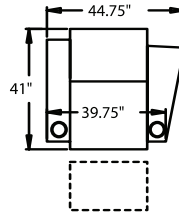

**5300** - Straight Arm LF, WAW®, TM®, Rec  
**5301** - Straight Arm LF, WAW®, PR®, Rec  
**H. 42" W. 32.5" SD. 23.5" OD. 41"**

**5400** - Armless, WAW®, TM®, Rec  
**5401** - Armless, WAW®, PR®, Rec  
**H. 42" W. 25.5" SD. 23.5" OD. 41"**

## CURVED

**5340** - Straight Arm LF/Console Arm RF, WAW®, TM®, Rec

**5341** - Straight Arm LF/Console Arm RF, WAW®, PR®, Rec  
**H. 42" W. 45.5" SD. 23.5" OD. 41"**

**5440** - Armless LF/Console Arm RF, WAW®, TM®, Rec

42" BACK HEIGHT ON ALL RECLINERS  
26" HEIGHT ON ALL TABLES

3900 RECLINER  
3901 POWER

5200 RF ARM  
RECLINER  
5201 RF ARM  
POWER

5300 LF ARM  
RECLINER  
5301 LF ARM  
POWER

5400 ARMLESS  
RECLINER  
5401 ARMLESS  
POWER

5340 LF ARM  
CONSOLE RF  
5341  
POWER

5440  
CONSOLE RF  
5441  
POWER

4040 STRAIGHT  
CONSOLE TABLE

4042 WEDGE  
CONSOLE TABLE