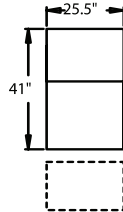

**5300** - Straight Arm LF, WAW®, TM®, Rec  
**5301** - Straight Arm LF, WAW®, PR®, Rec  
**H. 42" W. 32.5" SD. 23.5" OD. 41"**

**5400** - Armless, WAW®, TM®, Rec  
**5401** - Armless, WAW®, PR®, Rec  
**H. 42" W. 25.5" SD. 23.5" OD. 41"**

**5441** - Armless LF/Console Arm RF, WAW®, PR®, Rec  
**H. 42" W. 37.75" SD. 23.5" OD. 41"**

**4042** - Wedge Console Table, Hideaway Cupholders  
**H. 26" W. 32" OD. 33.5"**

Available in fabric, suede, vinyl, leather or LeatherPlus.\*

42" BACK HEIGHT ON ALL RECLINERS  
26" HEIGHT ON ALL TABLES

3900 RECLINER  
3901 POWER

5200 RF ARM  
RECLINER  
5201 RF ARM  
POWER

5300 LF ARM  
RECLINER  
5301 LF ARM  
POWER

5400 ARMLESS  
RECLINER  
5401 ARMLESS  
POWER

5340 LF ARM  
CONSOLE RF  
5341  
POWER

5440  
CONSOLE RF  
5441  
POWER

4040 STRAIGHT  
CONSOLE TABLE

4042 WEDGE  
CONSOLE TABLE