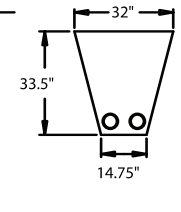

4042 WEDGE
CONSOLE TABLE