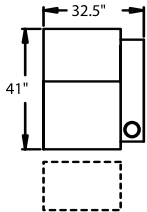

**5300** - Straight Arm LF, WAW®, TM®, Rec  
**5301** - Straight Arm LF, WAW®, PR®, Rec  
**H. 42" W. 32.5" SD. 23.5" OD. 41"**

**5400** - Armless, WAW®, TM®, Rec  
**5401** - Armless, WAW®, PR®, Rec  
**H. 42" W. 25.5" SD. 23.5" OD. 41"**

## CURVED

**5340** - Straight Arm LF/Console Arm RF, WAW®, TM®, Rec

**5341** - Straight Arm LF/Console Arm RF, WAW®, PR®, Rec  
**H. 42" W. 45.5" SD. 23.5" OD. 41"**

**5440** - Armless LF/Console Arm RF, WAW®, TM®, Rec

**5441** - Armless LF/Console Arm RF, WAW®, PR®, Rec  
**H. 42" W. 37.75" SD. 23.5" OD. 41"**

**4042** - Wedge Console Table, Hideaway Cupholders  
**H. 26" W. 32" OD. 33.5"**

Available in fabric, suede, vinyl, leather or LeatherPlus.\*

42" BACK HEIGHT ON ALL RECLINERS  
26" HEIGHT ON ALL TABLES

3900 RECLINER  
3901 POWER

5200 RF ARM  
RECLINER  
5201 RF ARM  
POWER

5300 LF ARM  
RECLINER  
5301 LF ARM  
POWER

5400 ARMLESS  
RECLINER  
5401 ARMLESS  
POWER