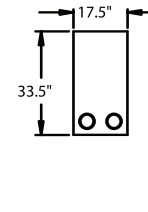

## STRAIGHT

**3900** - 3-Way, WAW®, TM®, Rec  
**3901** - 3-Way, WAW®, PR®, Rec  
**H. 42" W. 40.5" SD. 23.5" OD. 41"**

**5200** - Straight Arm RF, WAW®, TM®, Rec  
**5201** - Straight Arm RF, WAW®, PR®, Rec  
**H. 42" W. 32.5" SD. 23.5" OD. 41"**

**5300** - Straight Arm LF, WAW®, TM®, Rec  
**5301** - Straight Arm LF, WAW®, PR®, Rec  
**H. 42" W. 32.5" SD. 23.5" OD. 41"**

**5400** - Armless, WAW®, TM®, Rec  
**5401** - Armless, WAW®, PR®, Rec  
**H. 42" W. 25.5" SD. 23.5" OD. 41"**

42" BACK HEIGHT ON ALL RECLINERS  
26" HEIGHT ON ALL TABLES

3900 RECLINER  
3901 POWER

5200 RF ARM  
RECLINER  
5201 RF ARM  
POWER

5300 LF ARM  
RECLINER  
5301 LF ARM  
POWER

5400 ARMLESS  
RECLINER  
5401 ARMLESS  
POWER

5340 LF ARM  
CONSOLE RF  
5341  
POWER

5440  
CONSOLE RF  
5441  
POWER

4040 STRAIGHT  
CONSOLE TABLE

4042 WEDGE  
CONSOLE TABLE