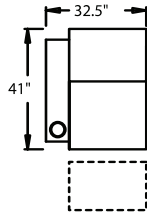

**5300** - Straight Arm LF, WAW®, TM®, Rec  
**5301** - Straight Arm LF, WAW®, PR®, Rec  
**H. 42" W. 32.5" SD. 23.5" OD. 41"**

**5400** - Armless, WAW®, TM®, Rec  
**5401** - Armless, WAW®, PR®, Rec  
**H. 42" W. 25.5" SD. 23.5" OD. 41"**

## CURVED

**5340** - Straight Arm LF/Console Arm RF, WAW®, TM®, Rec

**5341** - Straight Arm LF/Console Arm RF, WAW®, PR®, Rec  
**H. 42" W. 45.5" SD. 23.5" OD. 41"**

**5440** - Armless LF/Console Arm RF, WAW®, TM®, Rec

**5441** - Armless LF/Console Arm RF, WAW®, PR®, Rec  
**H. 42" W. 37.75" SD. 23.5" OD. 41"**

**4042** - Wedge Console Table, Hideaway Cupholders  
**H. 26" W. 32" OD. 33.5"**

Available in fabric, suede, vinyl, leather or LeatherPlus.\*

42" BACK HEIGHT ON ALL RECLINERS  
26" HEIGHT ON ALL TABLES

3900 RECLINER  
3901 POWER

5200 RF ARM  
RECLINER  
5201 RF ARM  
POWER

5300 LF ARM  
RECLINER  
5301 LF ARM  
POWER

5400 ARMLESS  
RECLINER  
5401 ARMLESS  
POWER