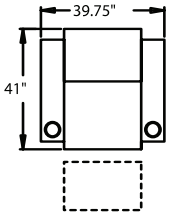

42" BACK HEIGHT ON ALL RECLINERS
26" HEIGHT ON ALL TABLES

3900 RECLINER
3901 POWER